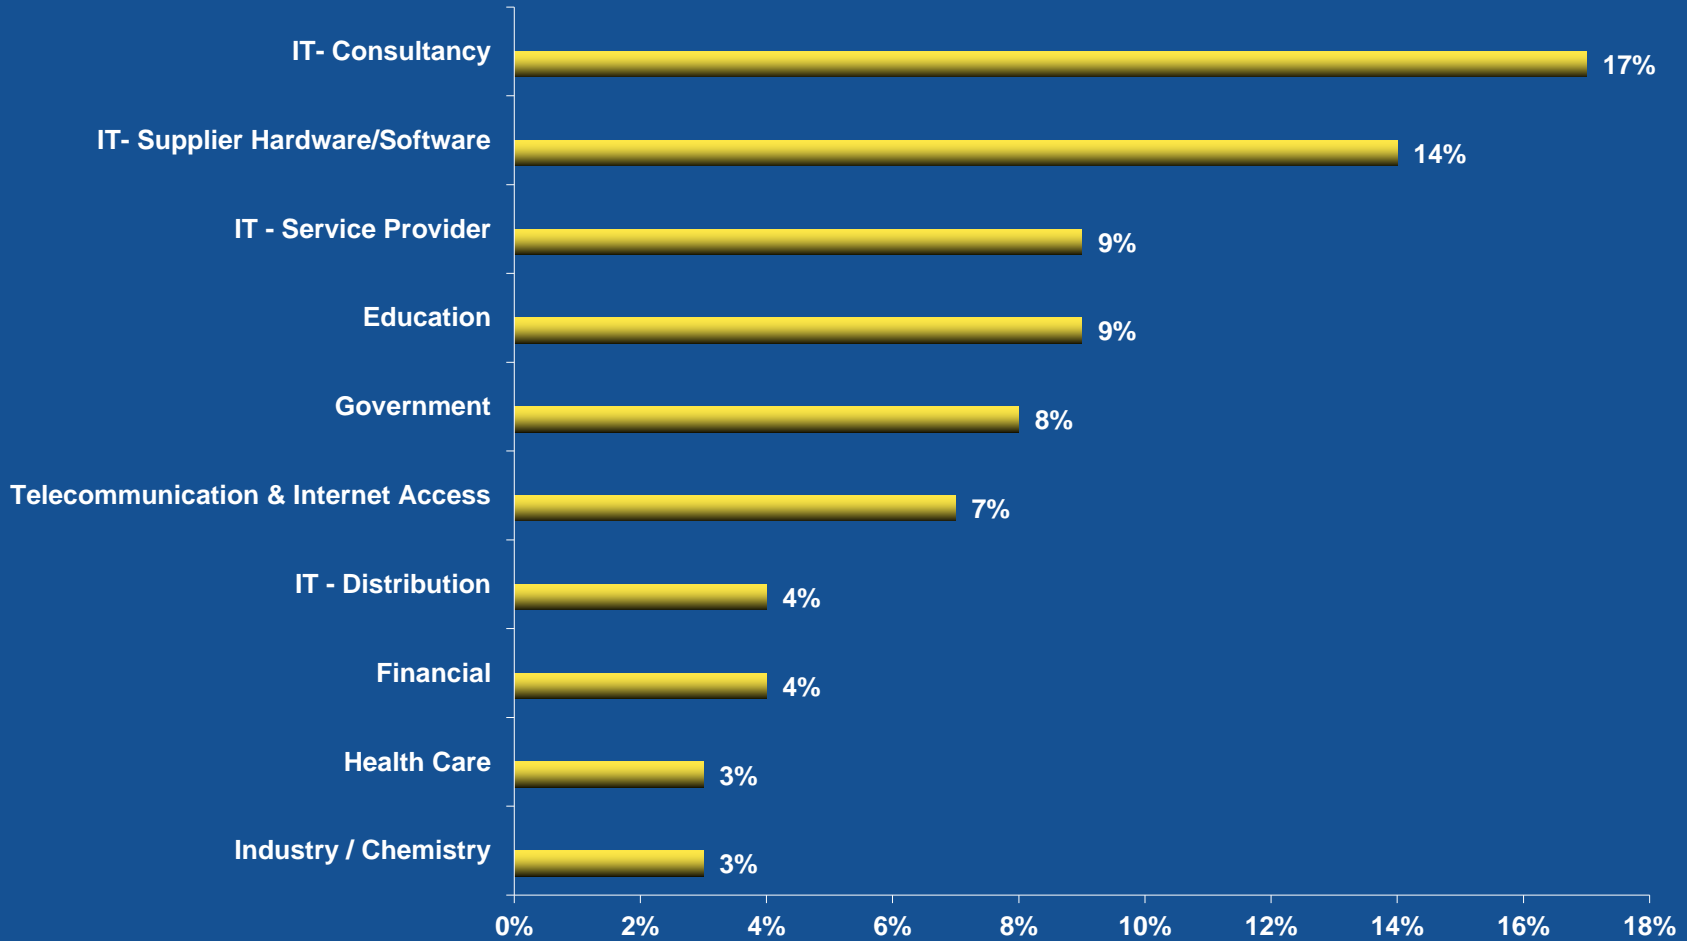

between people

Results visitor-/ exhibitor research

Infosecurity.BE 2011

between people

A collage of eyes in various colors and a large eye with a digital iris. The collage consists of a grid of small, semi-transparent eye images in shades of blue, green, and purple. To the right, a large, detailed eye is shown with a digital, pixelated iris in shades of blue and green, set against a brown, textured background.

Results Visitor Research and Visitor Registration

Type of job visitors (top 10)

Source of branche (top 10)

Investment decisions

Judgement over completeness of what was offered

Judgement over the quality of what was offered

Judgement over the number of exhibitors on Infosecurity.be

Final judgement

Will visit next edition of Infosecurity.be 2012

between people

A collage of eyes in various colors (blue, green, purple, brown) arranged in a grid pattern. To the right, a large, detailed eye is shown with a pixelated, digital effect, set against a light background.