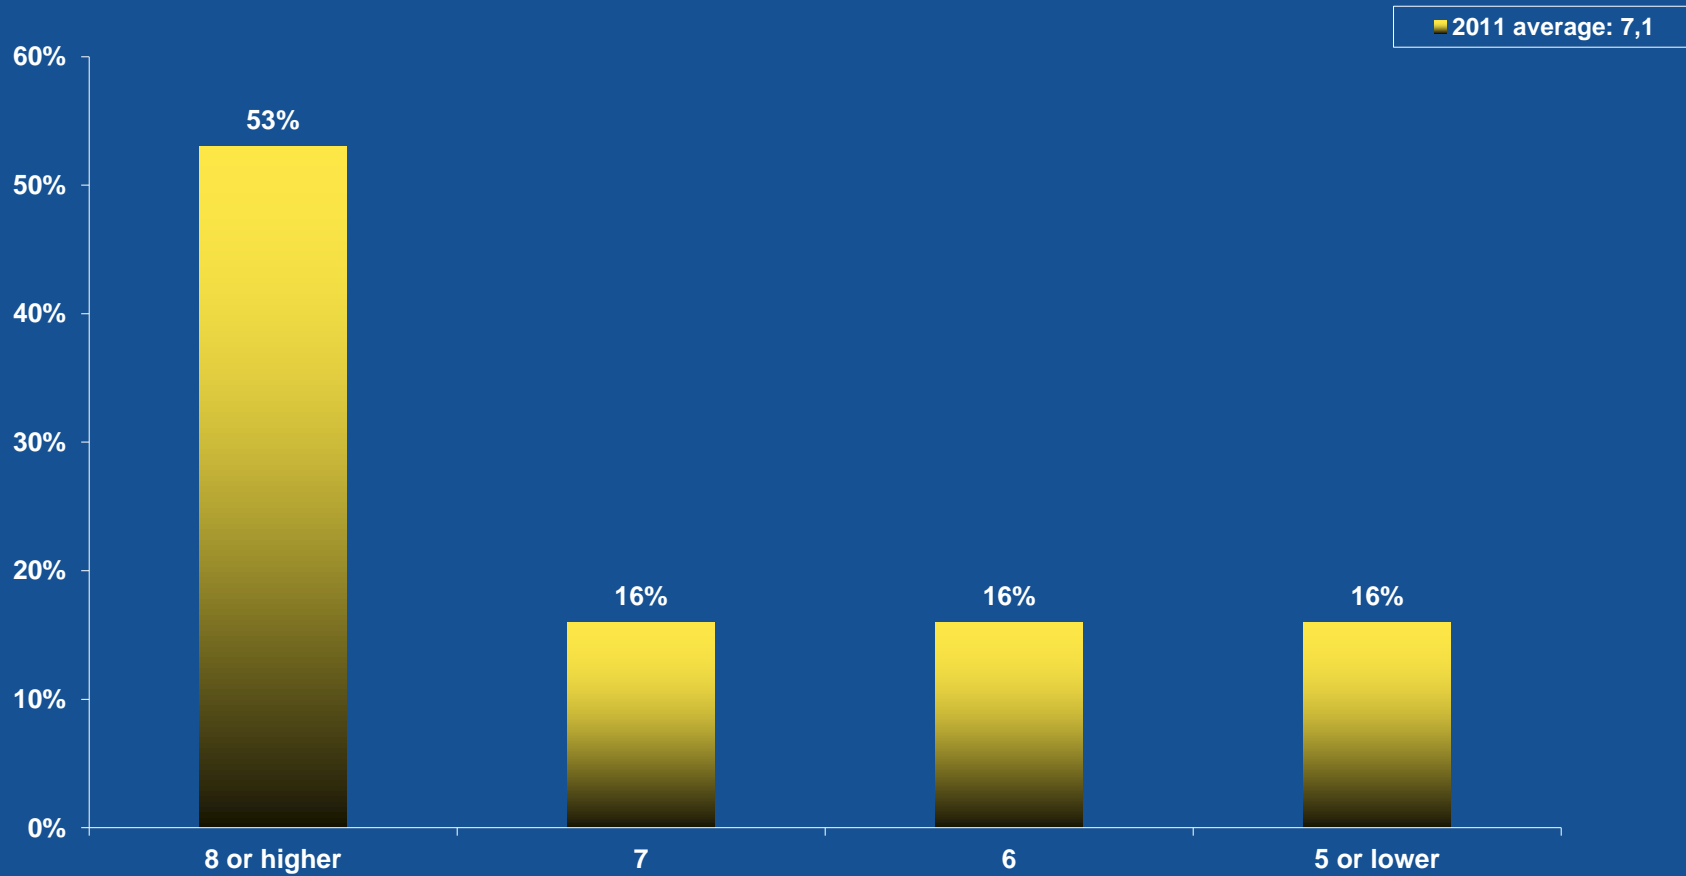

Final judgement