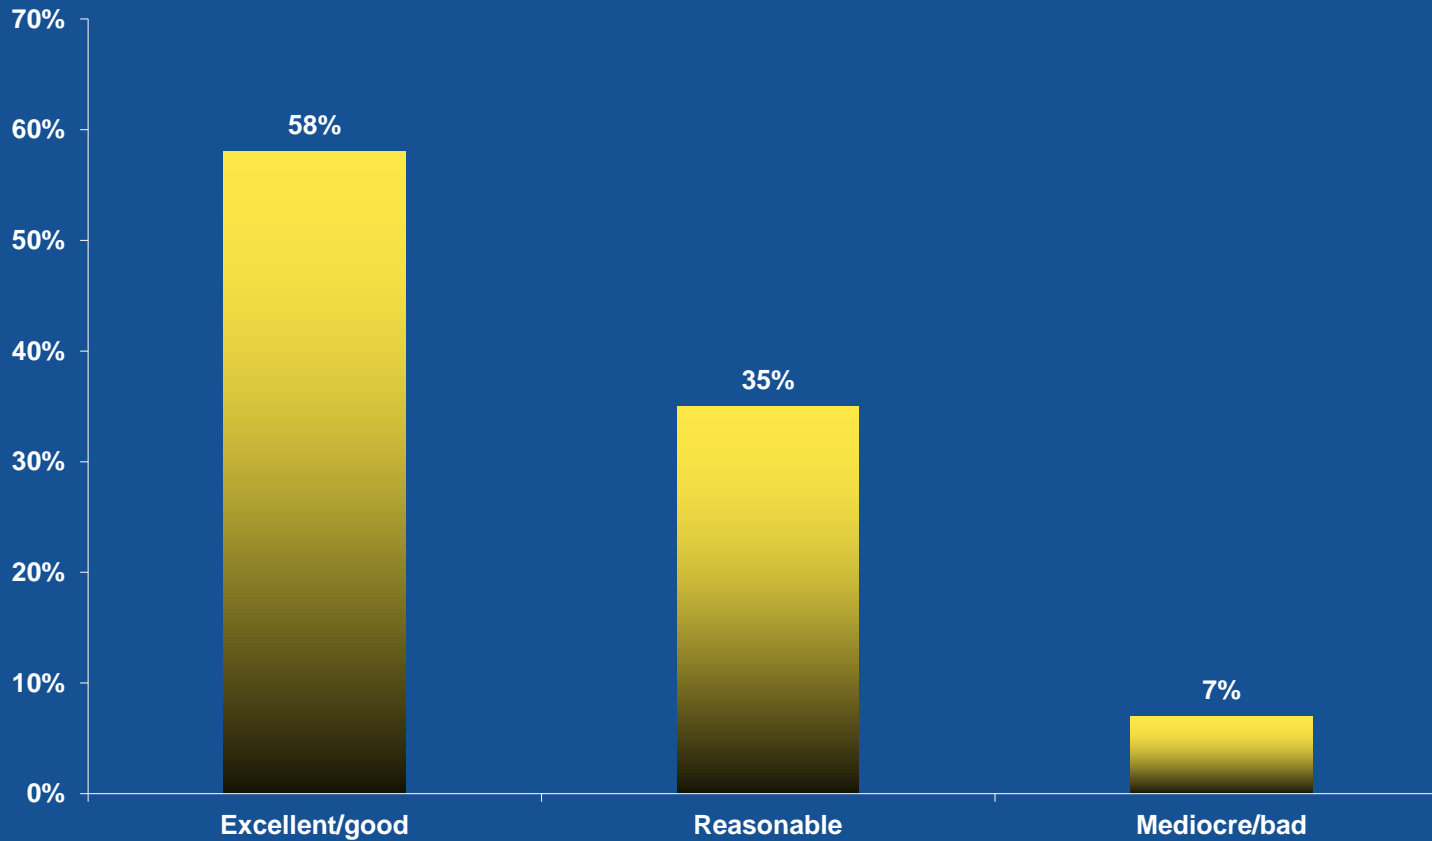

Judgement over the number of exhibitors on Infosecurity.be

Final judgement

Will visit next edition of Infosecurity.be 2012

between people

A collage of eyes in various colors (blue, green, purple, brown) arranged in a grid pattern. To the right, a large, detailed eye is shown with a pixelated, digital effect, set against a light background.

Results Exhibitor Research

Final judgement

Judgement over number of visitors on stand

Source: Exhibitor Research

Judgement over quality of visitors

Will participate in next edition of Infosecurity.be 2012