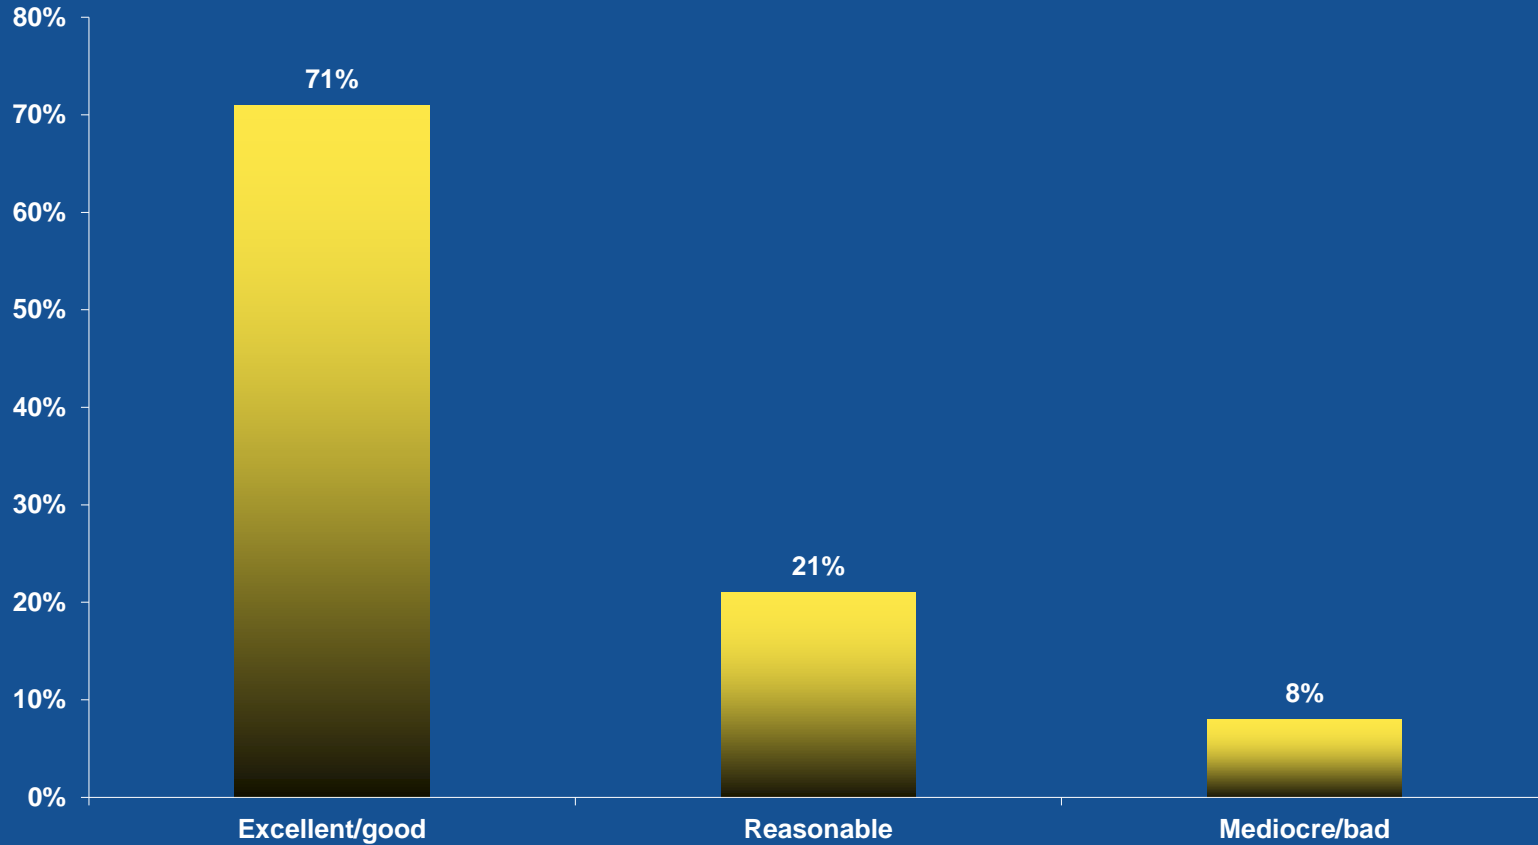

between people

Results visitor-/ exhibitor research

Infosecurity.BE 2011

between people

A collage of eyes in various colors and a large eye with a digital iris. The collage consists of a grid of small, semi-transparent eye images in shades of blue, green, and purple. To the right, a large, detailed eye is shown with a digital, pixelated iris in shades of blue and green, set against a brown, textured background.

Results Visitor Research and Visitor Registration

Type of job visitors (top 10)

Source of branche (top 10)

Investment decisions

Judgement over completeness of what was offered

Judgement over the quality of what was offered

Judgement over the number of exhibitors on Infosecurity.be

Final judgement

Will visit next edition of Infosecurity.be 2012

between people

A collage of eyes in various colors (blue, green, purple, brown) arranged in a grid pattern. To the right, a large, detailed eye is shown with a pixelated, digital effect, set against a light background.