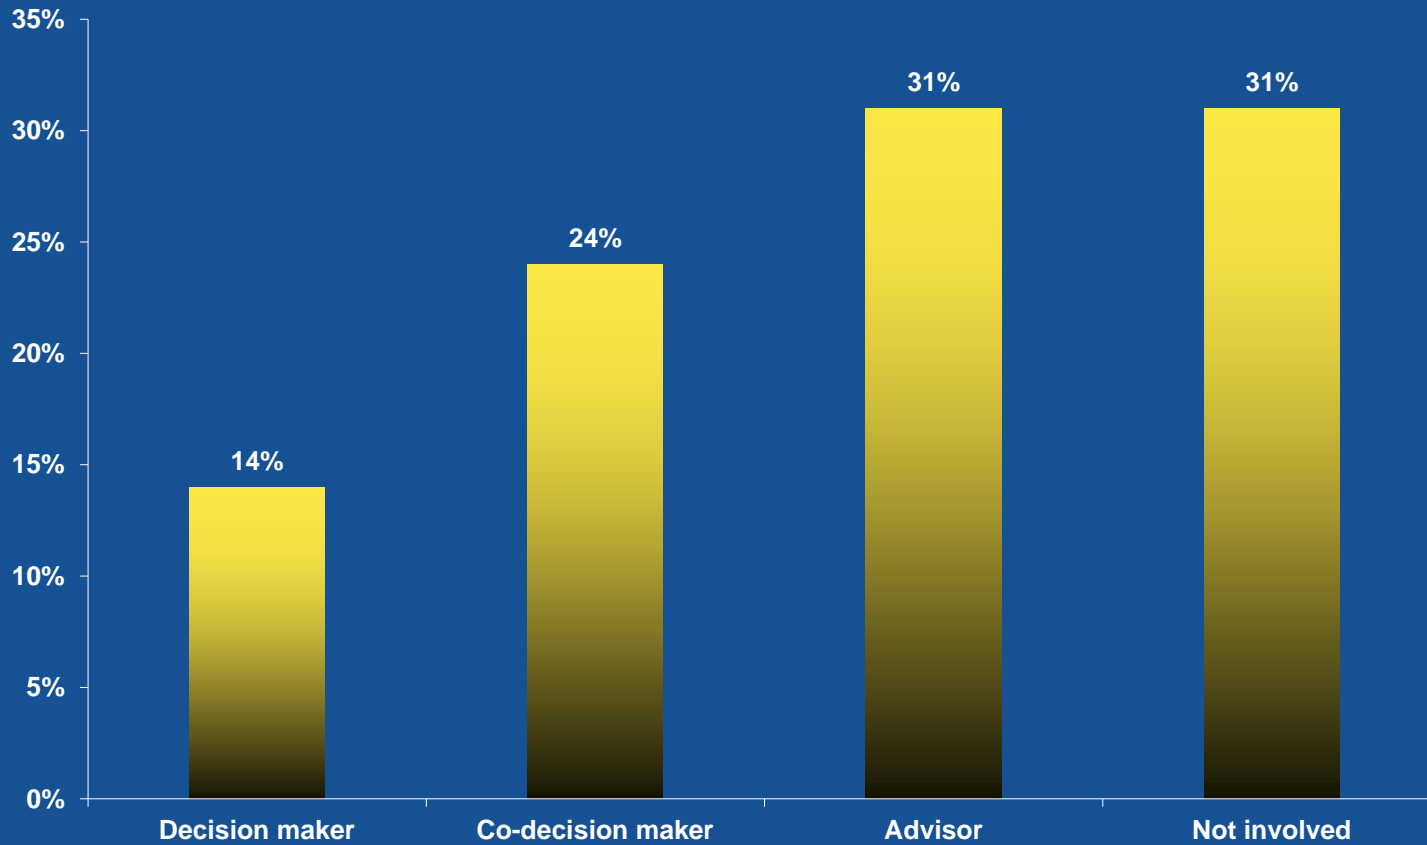

between people

Results visitor-/ exhibitor research

Infosecurity.BE 2011

between people

A collage of eyes in various colors and a large eye with a digital iris. The collage consists of a grid of small, semi-transparent eye images in shades of blue, green, and purple. To the right, a large, detailed eye is shown with a digital, pixelated iris in shades of blue and green, set against a brown, textured background.

Results Visitor Research and Visitor Registration

Type of job visitors (top 10)

Source of branche (top 10)

Investment decisions

Judgement over completeness of what was offered

Judgement over the quality of what was offered

Judgement over the number of exhibitors on Infosecurity.be

Final judgement

Will visit next edition of Infosecurity.be 2012

between people

A collage of eyes in various colors (blue, green, purple, brown) arranged in a grid pattern. To the right, a large, detailed eye is shown with a pixelated, digital effect, set against a light background.