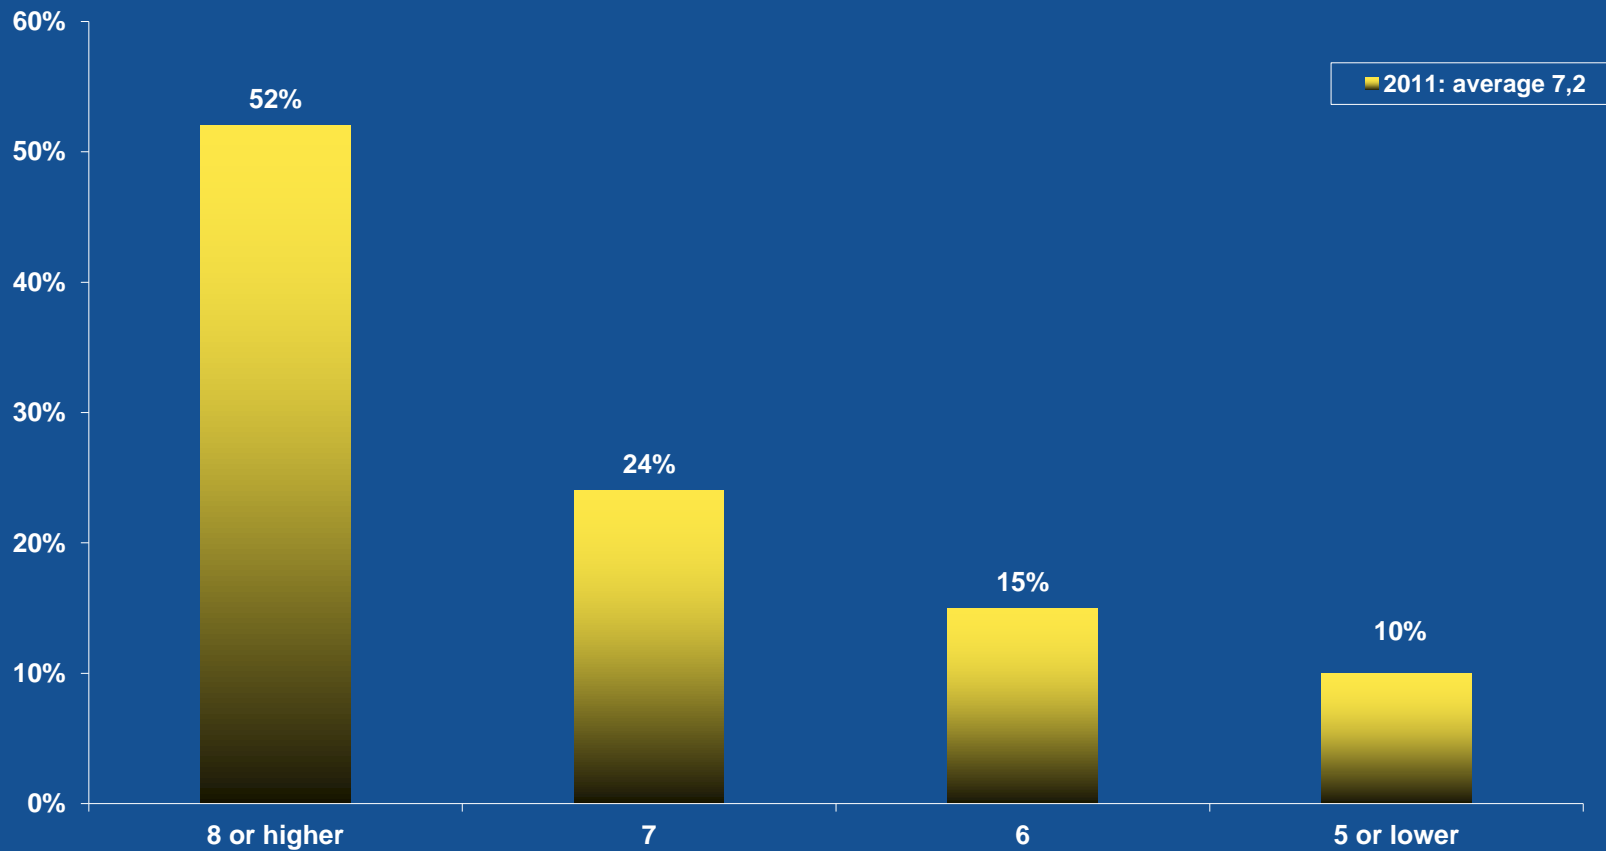

Final judgement