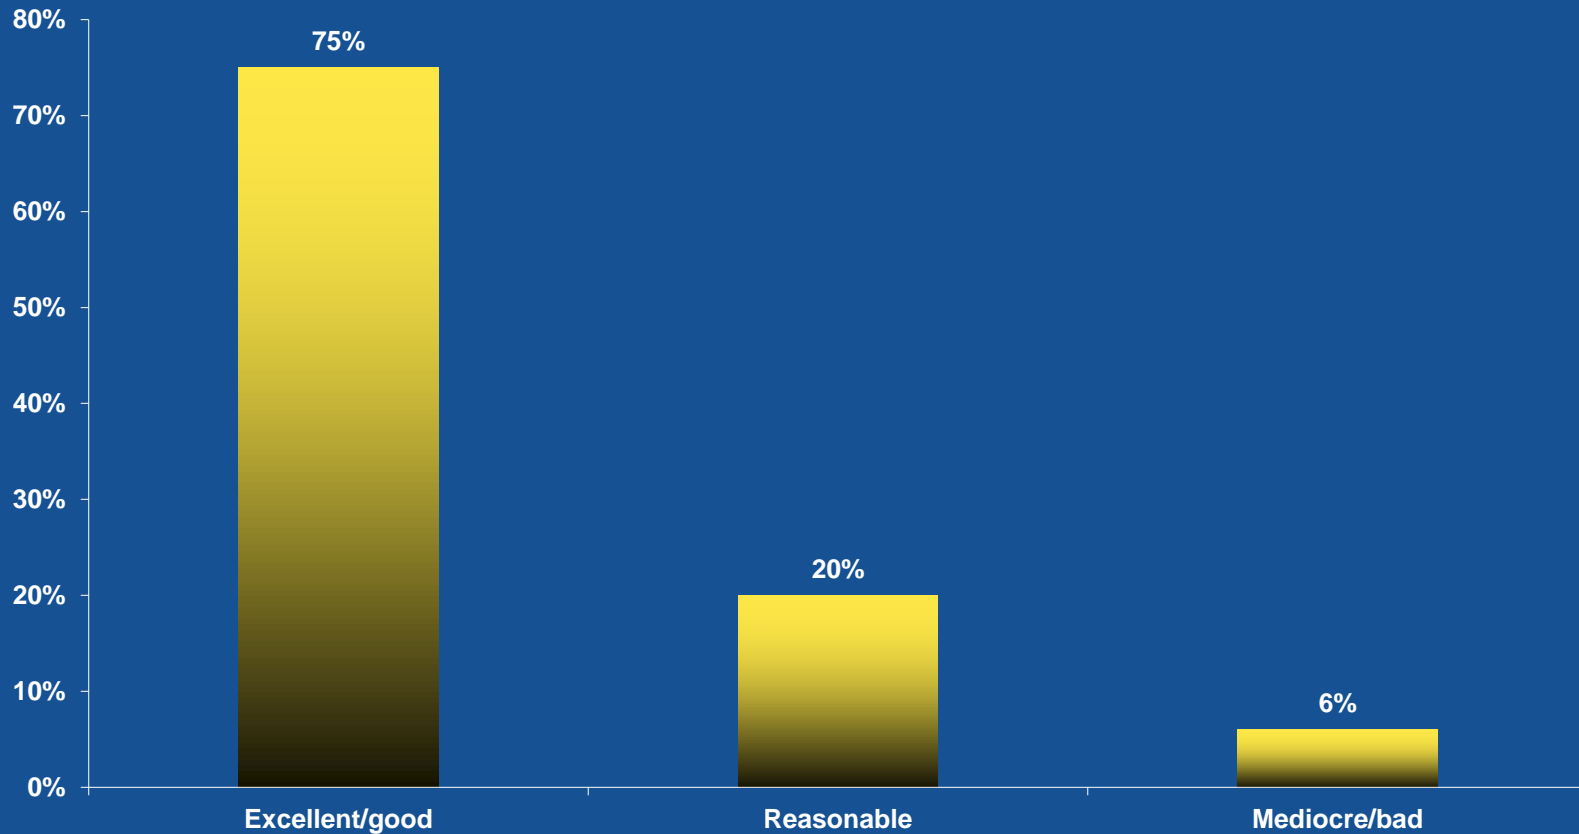

between people

Results visitor-/ exhibitor research

Infosecurity.BE 2011

between people

A collage of eyes in various colors and a large eye with a digital iris. The collage consists of a grid of small, semi-transparent eye images in shades of blue, green, and purple. To the right, a large, detailed eye is shown with a digital, pixelated iris in shades of blue and green, set against a brown, textured background.

Results Visitor Research and Visitor Registration

Type of job visitors (top 10)

Source of branche (top 10)

Investment decisions

Judgement over completeness of what was offered

Judgement over the quality of what was offered

Judgement over the number of exhibitors on Infosecurity.be

Final judgement

Will visit next edition of Infosecurity.be 2012

between people

A collage of eyes in various colors (blue, green, purple, brown) arranged in a grid pattern. To the right, a large, detailed eye is shown with a pixelated, digital effect, set against a light background.