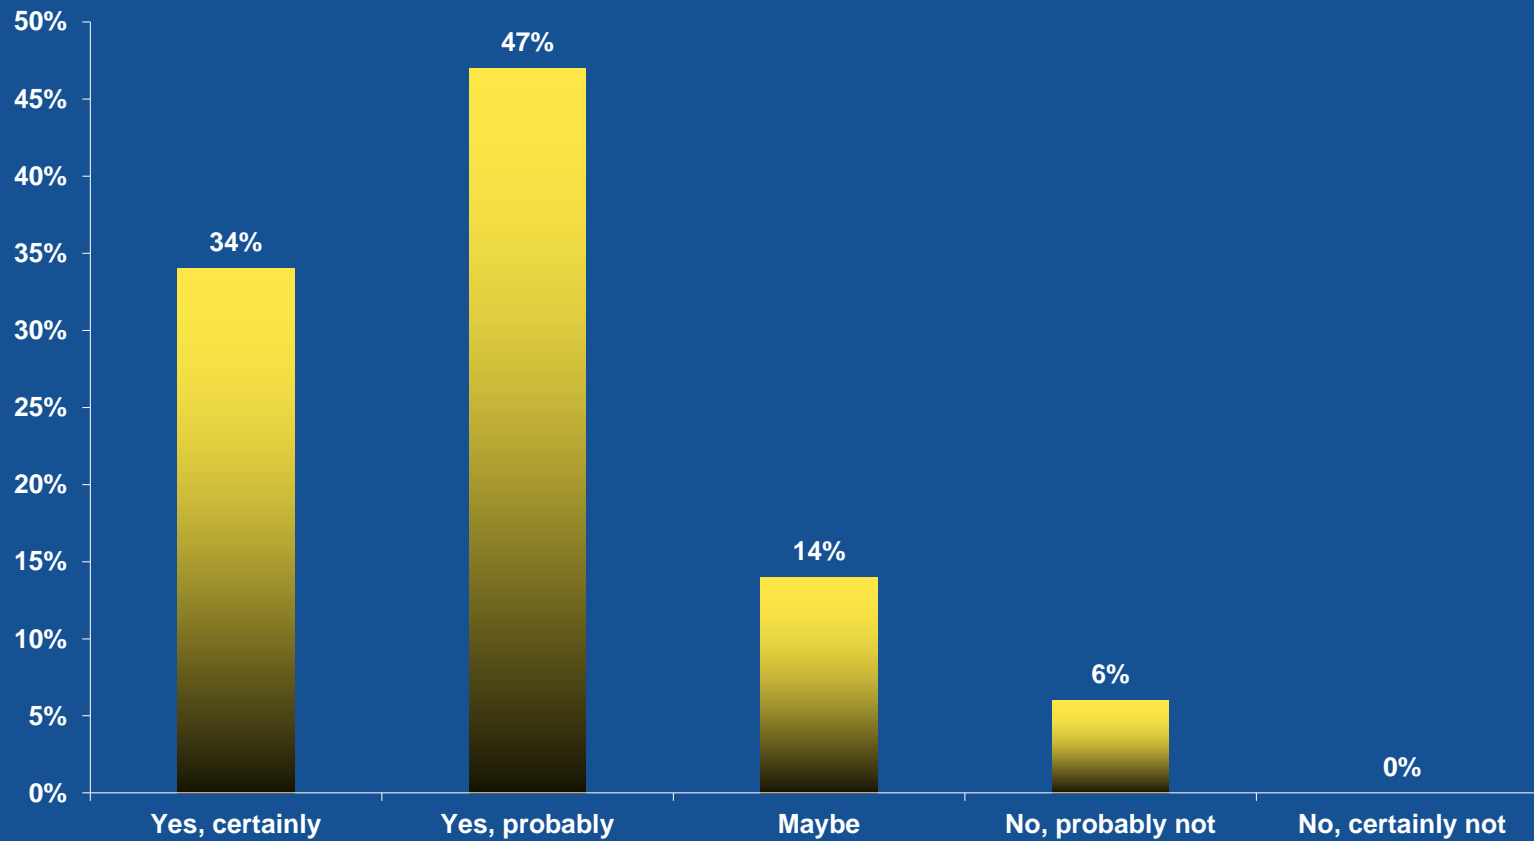

between people

Results visitor-/ exhibitor research

Infosecurity.BE 2011

between people

A collage of eyes in various colors and a large eye with a digital iris. The collage consists of a grid of small, semi-transparent eye images in shades of blue, green, and purple. To the right, a large, detailed eye is shown with a digital, pixelated iris in shades of blue and green, set against a brown, textured background.

Results Visitor Research and Visitor Registration

Type of job visitors (top 10)

Source of branche (top 10)

Investment decisions

Judgement over completeness of what was offered

Judgement over the quality of what was offered

Judgement over the number of exhibitors on Infosecurity.be

Final judgement

Will visit next edition of Infosecurity.be 2012

between people

A collage of eyes in various colors (blue, green, purple, brown) arranged in a grid pattern. To the right, a large, detailed eye is shown with a pixelated, digital effect, set against a light background.