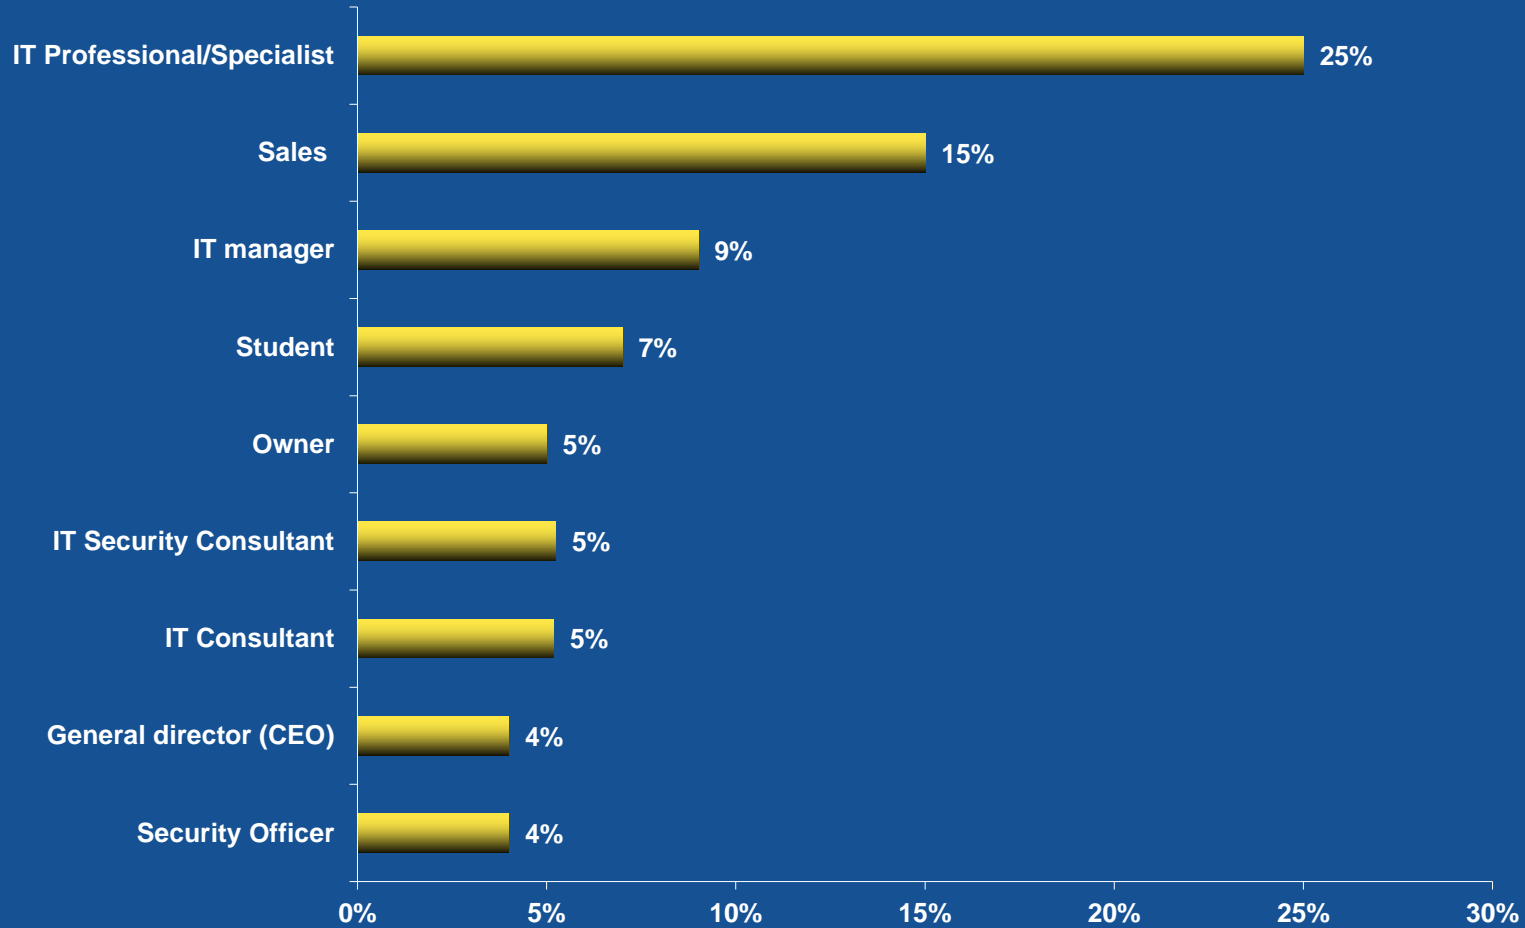

between people

Results visitor-/ exhibitor research

Infosecurity.BE 2011

between people

A collage of eyes in various colors and a large eye with a digital iris. The collage consists of a grid of small, semi-transparent eye images in shades of blue, green, and purple. To the right, a large, detailed eye is shown with a digital, pixelated iris in shades of blue and green, set against a brown, textured background.

Results Visitor Research and Visitor Registration

Type of job visitors (top 10)

Source of branche (top 10)

Investment decisions

Judgement over completeness of what was offered

Judgement over the quality of what was offered

Judgement over the number of exhibitors on Infosecurity.be

Final judgement

Will visit next edition of Infosecurity.be 2012

between people

A collage of eyes in various colors (blue, green, purple, brown) arranged in a grid pattern. To the right, a large, detailed eye is shown with a pixelated, digital effect, set against a light background.