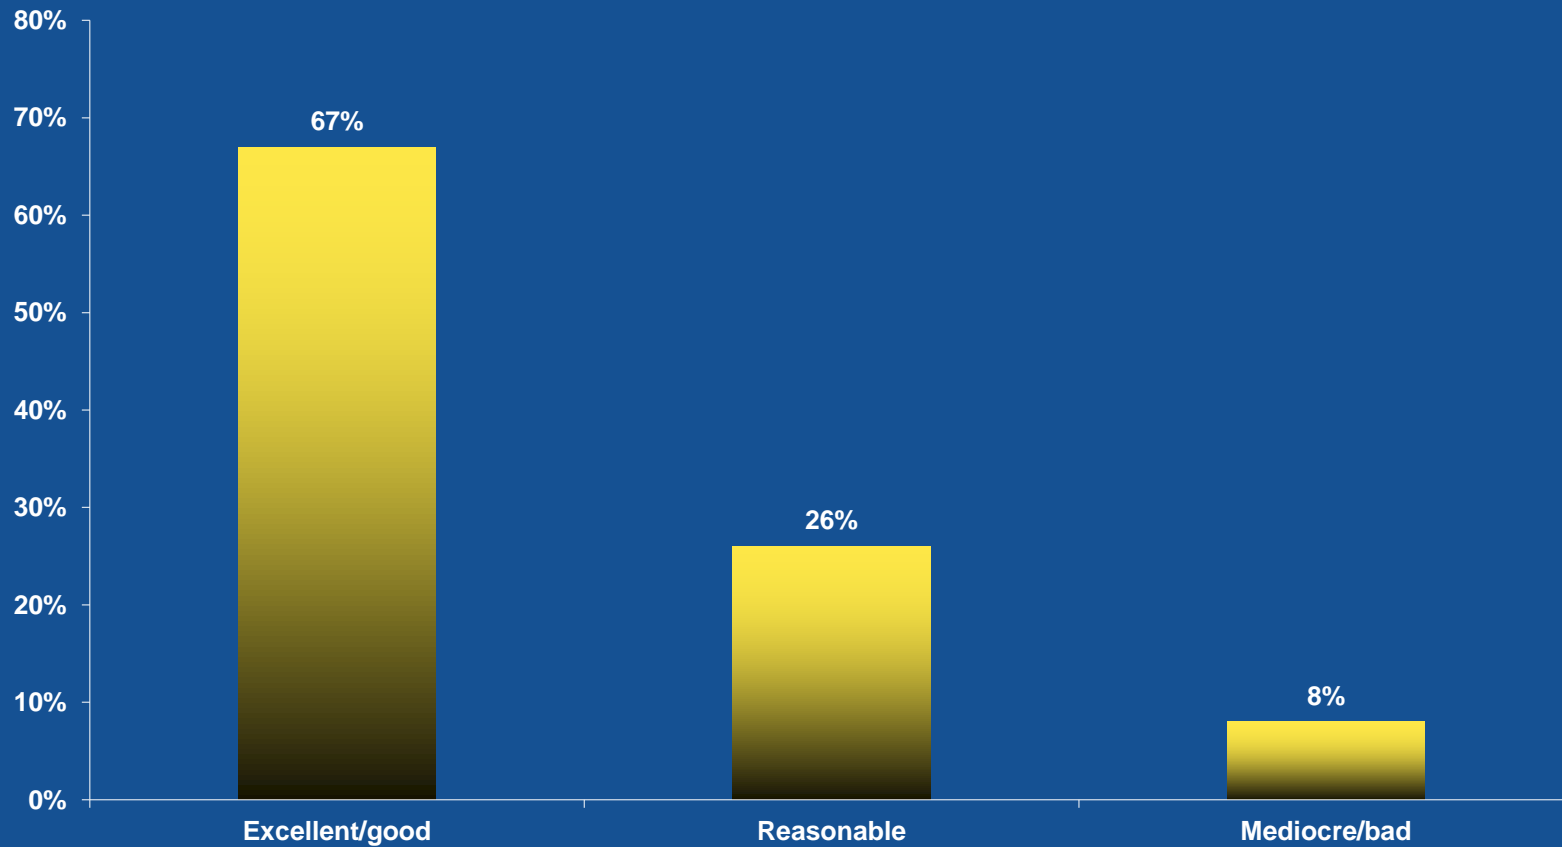

between people

Results visitor-/ exhibitor research

Infosecurity.BE 2011

between people

A collage of eyes in various colors and a large eye with a digital iris. The collage consists of a grid of small, semi-transparent eye images in shades of blue, green, and purple. To the right, a large, detailed eye is shown with a digital, pixelated iris in shades of blue and green, set against a brown, textured background.

Results Visitor Research and Visitor Registration

Type of job visitors (top 10)

Source of branche (top 10)

Investment decisions

Judgement over completeness of what was offered

Judgement over the quality of what was offered

Judgement over the number of exhibitors on Infosecurity.be

Final judgement

Will visit next edition of Infosecurity.be 2012

between people

A collage of eyes in various colors (blue, green, purple, brown) arranged in a grid pattern. To the right, a large, detailed eye is shown with a pixelated, digital effect, set against a light background.